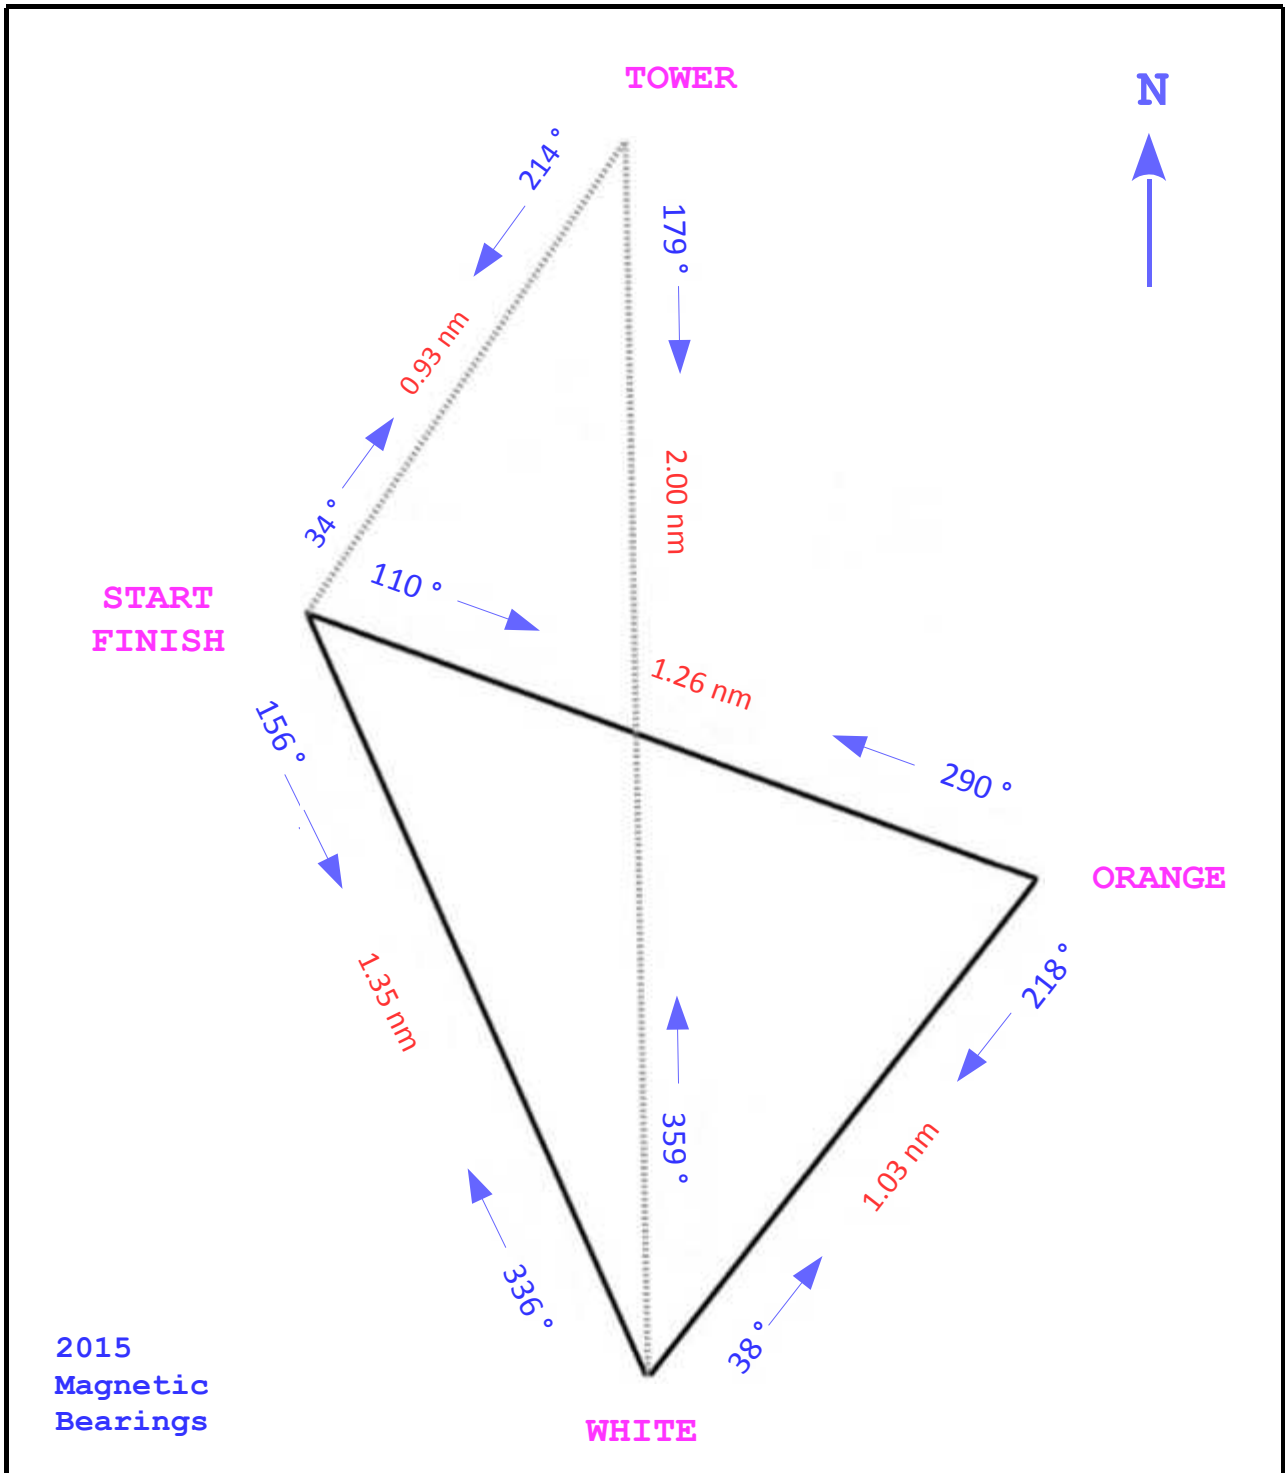

SAFETY HARBOR BOAT CLUB RACE COURSE

Course Distances

Start	->	White	->	Orange	->	Finish	3.64nm				
Start	->	Orange	->	White	->	Finish	3.64nm				
Start	->	White	->	Orange	->	Start	->	Orange	->	Finish	6.16nm
Start	->	Orange	->	White	->	Start	->	White	->	Finish	6.34nm
Start	->	Tower	->	Start	->	Orange	->	Finish	4.38nm		